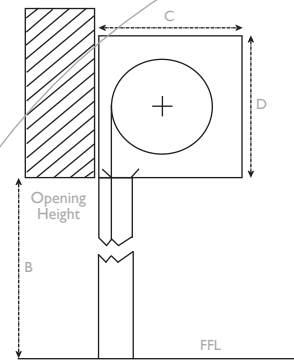

GARAGE ROLLER SHUTTERS FACE FIX

GARAGE ROLLER SHUTTERS SIDE FIX

GARAGE ROLLER DOORS (BLG77)

BARREL

Constructed from hexagonal tube mounted on nylon bearing blocks incorporating motor drive.

CURTAIN

Constructed from 77mm foam filled aluminium laths interlocking with riveted nylon end locks. Standard colours.

SIDE GUIDES

Constructed from extruded aluminium guide channel 90mm x 33mm polyester powder coated as standard white or brown. Preformed in one piece guides include 2 neoprene strips for smooth shutter operation and also include weather brushes.

ENDPLATES

300mm robust head plates with 45° bevel corner and reinforced profile edge. Fully enclosed with coil casing.

OPTIONAL EXTRAS

Remote Control, Photo electric safety cell.

STANDARD COLOURS

White, brown, beige, green, red, black, wood grained teak.
Additional colours: Wood grained Oak and Wood grained Mahogany.