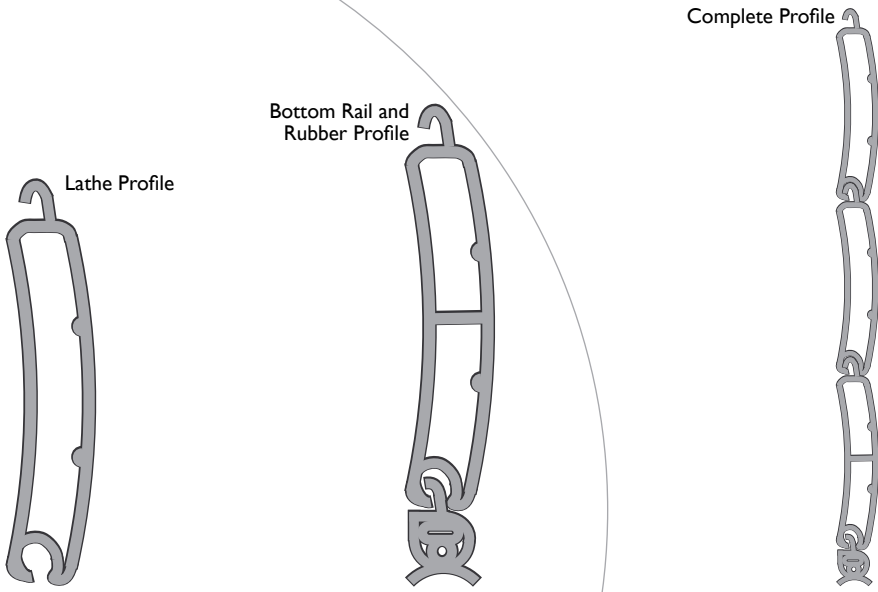

GARAGE ROLLER SHUTTERS FACE FIX

GARAGE ROLLER SHUTTERS SIDE FIX

GARAGE ROLLER DOORS (BLG77)

BARREL

Constructed from hexagonal tube mounted on nylon bearing blocks incorporating motor drive.

CURTAIN

Constructed from 77mm foam filled aluminium laths interlocking with riveted nylon end locks. Standard colours.

SIDE GUIDES

Constructed from extruded aluminium guide channel 90mm x 33mm polyester powder coated as standard white or brown. Preformed in one piece guides include 2 neoprene strips for smooth shutter operation and also include weather brushes.

ENDPLATES

300mm robust head plates with 45° bevel corner and reinforced profile edge. Fully enclosed with coil casing.

OPTIONAL EXTRAS

Remote Control, Photo electric safety cell.

STANDARD COLOURS

White, brown, beige, green, red, black, wood grained teak.
Additional colours: Wood grained Oak and Wood grained Mahogany.

door innovation

**GARAGE ROLLER SHUTTER PROFILE /
SAFETY BREAK DETAIL**

Note: Applications show Electrical Operation. Manual Push up operation available.

A	B	C	D	E	F
Up to 6000	Up to 3000	300	300	100	100
Up to 6000	Up to 3500	350	350	100	100
Up to 6000	Over 4000	Sizes on Application			