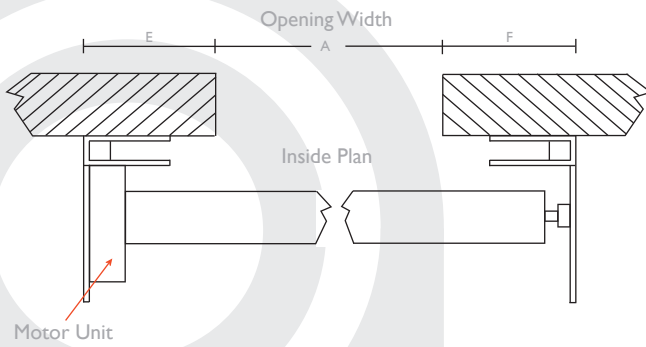

GARAGE BLG77

COMMERCIAL ROLLER DOORS (BLG77)

TYPICAL USES: DOMESTIC GARAGES, CARPORTS

A foam filled double skin insulated garage door offering smooth running robust alternative to other garage doors. Available with remote control via keyfob and manual override facility. A variety of different colours are available and oak and mahogany woodgrain finish to match PVC windows. Small coil diameter offers clear height and width openings. The Roller Shutter is a proven design now available for domestic use. Available in colour polyester powder coated.

GARAGE ROLLER SHUTTERS FACE FIX

GARAGE ROLLER SHUTTERS SIDE FIX

GARAGE ROLLER DOORS (BLG77)

BARREL

Constructed from hexagonal tube mounted on nylon bearing blocks incorporating motor drive.

CURTAIN

Constructed from 77mm foam filled aluminium laths interlocking with riveted nylon end locks. Standard colours.

SIDE GUIDES

Constructed from extruded aluminium guide channel 90mm x 33mm polyester powder coated as standard white or brown. Preformed in one piece guides include 2 neoprene strips for smooth shutter operation and also include weather brushes.

ENDPLATES

300mm robust head plates with 45° bevel corner and reinforced profile edge. Fully enclosed with coil casing.

OPTIONAL EXTRAS

Remote Control, Photo electric safety cell.

STANDARD COLOURS

White, brown, beige, green, red, black, wood grained teak.
Additional colours: Wood grained Oak and Wood grained Mahogany.