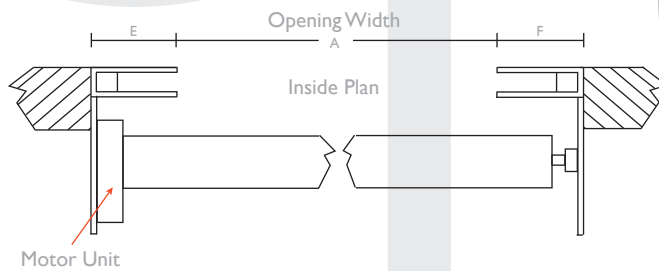

GARAGE BLG77

COMMERCIAL ROLLER DOORS (BLG77)

TYPICAL USES: DOMESTIC GARAGES, CARPORTS

A foam filled double skin insulated garage door offering smooth running robust alternative to other garage doors. Available with remote control via keyfob and manual override facility. A variety of different colours are available and oak and mahogany woodgrain finish to match PVC windows. Small coil diameter offers clear height and width openings. The Roller Shutter is a proven design now available for domestic use. Available in colour polyester powder coated.

GARAGE ROLLER SHUTTERS FACE FIX

GARAGE ROLLER SHUTTERS SIDE FIX

GARAGE ROLLER DOORS (BLG77)

BARREL

Constructed from hexagonal tube mounted on nylon bearing blocks incorporating motor drive.

CURTAIN

Constructed from 77mm foam filled aluminium laths interlocking with riveted nylon end locks. Standard colours.

SIDE GUIDES

Constructed from extruded aluminium guide channel 90mm x 33mm polyester powder coated as standard white or brown. Preformed in one piece guides include 2 neoprene strips for smooth shutter operation and also include weather brushes.

ENDPLATES

300mm robust head plates with 45° bevel corner and reinforced profile edge. Fully enclosed with coil casing.

OPTIONAL EXTRAS

Remote Control, Photo electric safety cell.

STANDARD COLOURS

White, brown, beige, green, red, black, wood grained teak.
Additional colours: Wood grained Oak and Wood grained Mahogany.