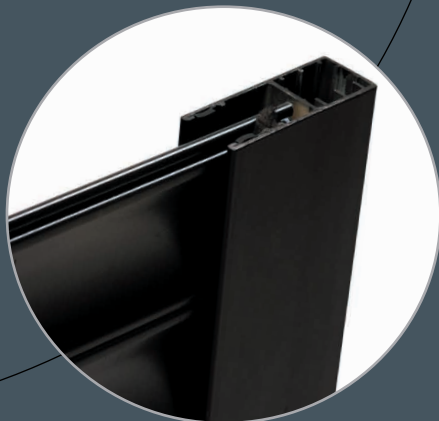

GARAGE BLG77

COMMERCIAL ROLLER DOORS (BLG77)

TYPICAL USES: DOMESTIC GARAGES, CARPORTS

A foam filled double skin insulated garage door offering smooth running robust alternative to other garage doors. Available with remote control via keyfob and manual override facility. A variety of different colours are available and oak and mahogany woodgrain finish to match PVC windows. Small coil diameter offers clear height and width openings. The Roller Shutter is a proven design now available for domestic use. Available in colour polyester powder coated.

GARAGE ROLLER SHUTTERS FACE FIX

GARAGE ROLLER SHUTTERS SIDE FIX

GARAGE ROLLER DOORS (BLG77)

BARREL

Constructed from hexagonal tube mounted on nylon bearing blocks incorporating motor drive.

CURTAIN

Constructed from 77mm foam filled aluminium laths interlocking with riveted nylon end locks. Standard colours.

SIDE GUIDES

Constructed from extruded aluminium guide channel 90mm x 33mm polyester powder coated as standard white or brown. Preformed in one piece guides include 2 neoprene strips for smooth shutter operation and also include weather brushes.

ENDPLATES

300mm robust head plates with 45° bevel corner and reinforced profile edge. Fully enclosed with coil casing.

OPTIONAL EXTRAS

Remote Control, Photo electric safety cell.

STANDARD COLOURS

White, brown, beige, green, red, black, wood grained teak.
Additional colours: Wood grained Oak and Wood grained Mahogany.