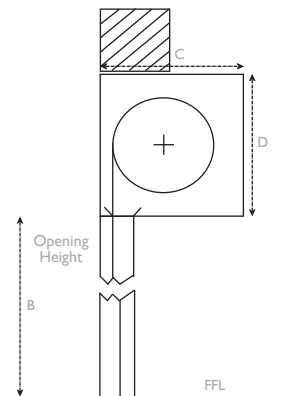

GARAGE ROLLER SHUTTERS FACE FIX

GARAGE ROLLER SHUTTERS SIDE FIX

GARAGE ROLLER DOORS (BLG77)

BARREL

Constructed from hexagonal tube mounted on nylon bearing blocks incorporating motor drive.

CURTAIN

Constructed from 77mm foam filled aluminium laths interlocking with riveted nylon end locks. Standard colours.

SIDE GUIDES

Constructed from extruded aluminium guide channel 90mm x 33mm polyester powder coated as standard white or brown. Preformed in one piece guides include 2 neoprene strips for smooth shutter operation and also include weather brushes.

ENDPLATES

300mm robust head plates with 45° bevel corner and reinforced profile edge. Fully enclosed with coil casing.

OPTIONAL EXTRAS

Remote Control, Photo electric safety cell.

STANDARD COLOURS

White, brown, beige, green, red, black, wood grained teak.
Additional colours: Wood grained Oak and Wood grained Mahogany.